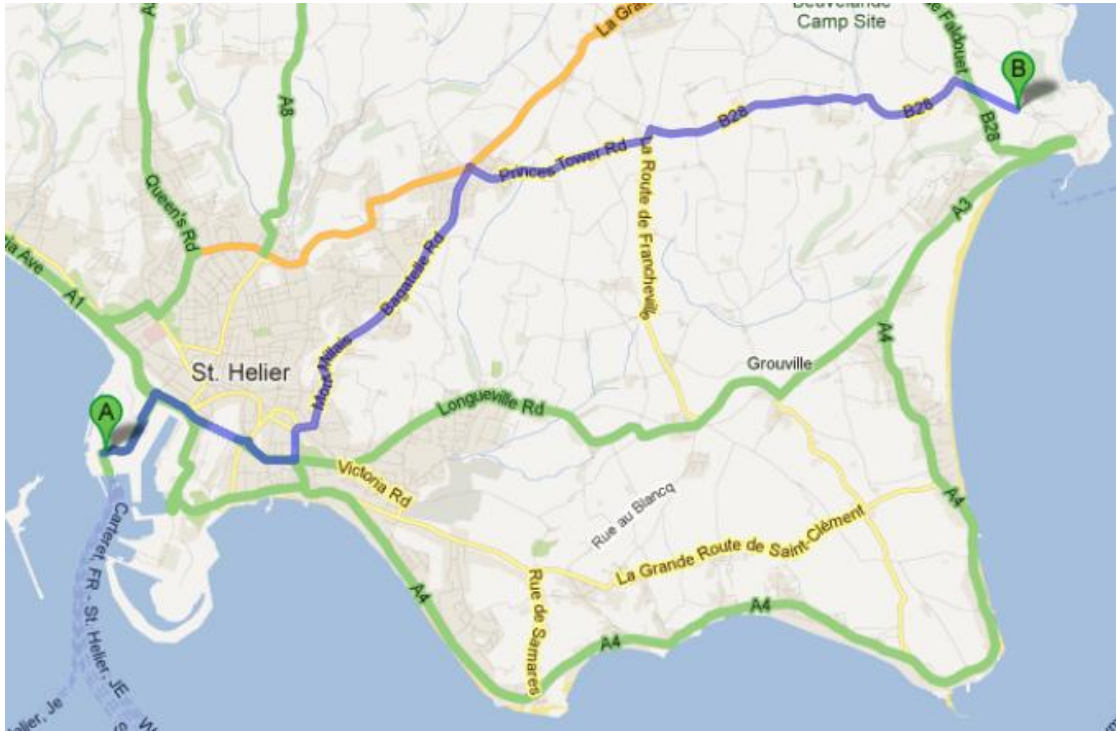

Driving directions to:

Jersey Accommodation & Activity Centre

Rue de la Pouclée et des Quatre Chemins, St Martin, Jersey. JE3 6DU

GPS Coordinates: 49.20171° / -2.02635°

Leaving Jersey Harbour:

1. Go through 1st roundabout
2. Next roundabout, take the 3rd exit onto the La Route de la Libération ramp to Tunnel
3. Merge onto La Route de la Libération
4. Slight left onto La Route du Fort - Go through roundabout
5. Turn left onto St. Clement's Road
6. Turn right at La Colomberie
7. Slight right onto Mont Millais
8. Take the 2nd left to stay on Mont Millais
9. Continue onto Bagatelle Road
10. At the roundabout, take the 4th exit onto Princes Tower Road
11. Turn left to stay on Princes Tower Road
12. Turn right onto La Route de la Hougue Bie
13. Continue onto B28
14. Turn right onto Rue de la Pouclée et des Quatre Chemins - Venue is on the right